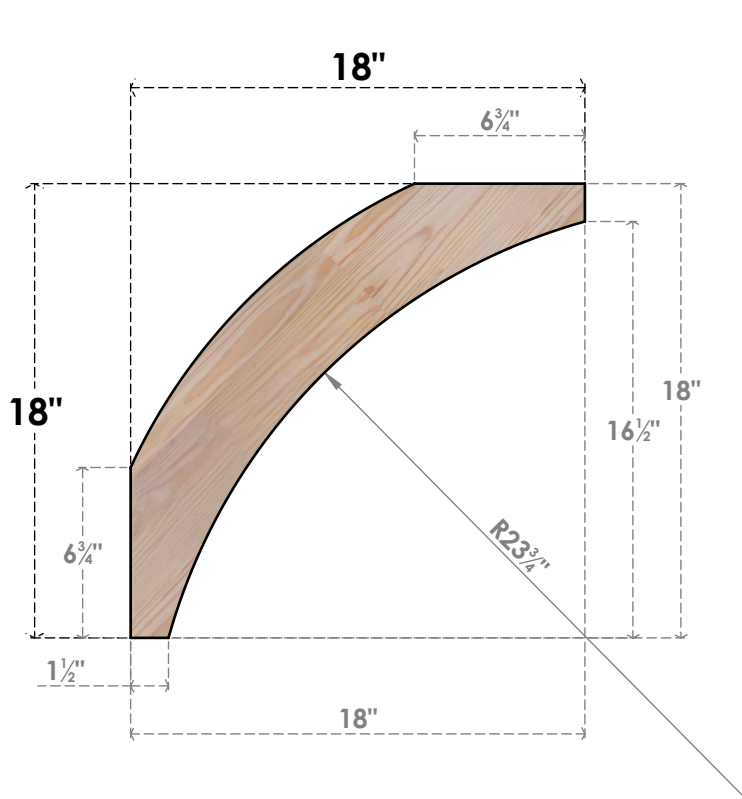

BRC06X18X18THR00SDF

5 1/2"W X 18"D X 18"H THORTON SMOOTH BRACE, DOUGLAS FIR

SIDE

FRONT

EKENA MILLWORK
 2300 WEST MAIN ST.
 CLARKSVILLE, TX 75426
 TOLL FREE: 866-607-0453
 WWW.EKENAMILLWORK.COM

NOTES

1. INSTALLATION TO BE COMPLETED IN ACCORDANCE WITH MANUFACTURER'S SPECIFICATIONS.
2. DRAWING MAY NOT BE TO SCALE
3. THIS DRAWING IS INTENDED FOR DESIGN AND PLANNING PURPOSES ONLY.
4. ALL INFORMATION CONTAINED HEREIN WAS CURRENT AT THE TIME OF DEVELOPMENT BUT MUST BE REVIEWED AND APPROVED BY THE PRODUCT MANUFACTURER TO BE CONSIDERED ACCURATE.
5. PRODUCTS ARE NOT KILN DRIED. THIS ITEM IS UNIQUE AND WILL CONTAIN THE NATURAL VARIATIONS THAT THE WOOD SPECIES OFFERS. THIS MAY RESULT IN VARIATIONS UP TO 1/4"